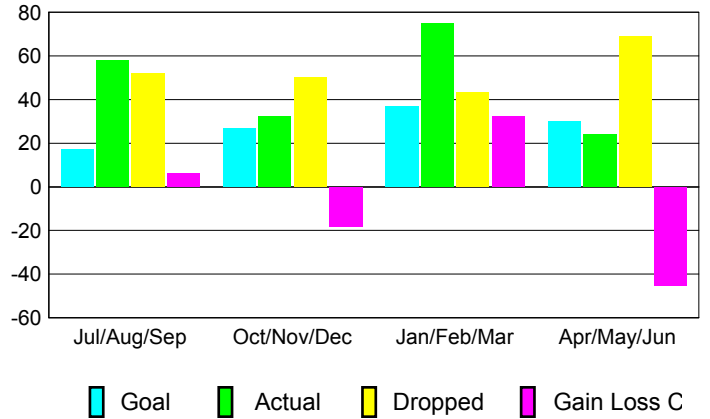

Membership Results 2012-2013
Goal, New, Dropped, Gain/Loss