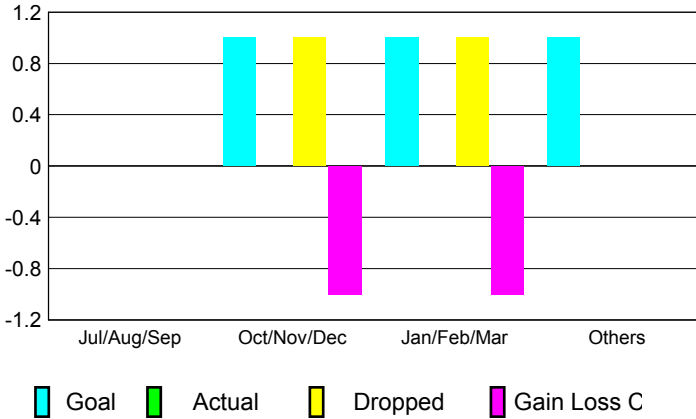

GMT: **DANA BIGGS**

Location: **CALIFORNIA**

GMT CA: **1**

CLUBS

Month	New Club Goal	Actual New Clubs	Actual Dropped Clubs	Gain/Loss of Clubs
2012-2013				
Jul/Aug/Sep	0	0	0	0
Oct/Nov/Dec	1	0	1	-1
Jan/Feb/Mar	1	0	1	-1
Apr/May/June	1	0	0	0
Totals	3	0	2	-2

Club Results 2012-2013
Goal, New, Dropped, Gain/Loss

MEMBERSHIP

Month	Net Memb Goal	Actual New Memb	Actual Dropped Memb	Gain/Loss of Memb
2012-2013				
Jul/Aug/Sep	17	58	52	6
Oct/Nov/Dec	27	32	50	-18
Jan/Feb/Mar	37	75	43	32
Apr/May/June	30	24	69	-45
Totals	111	189	214	-25